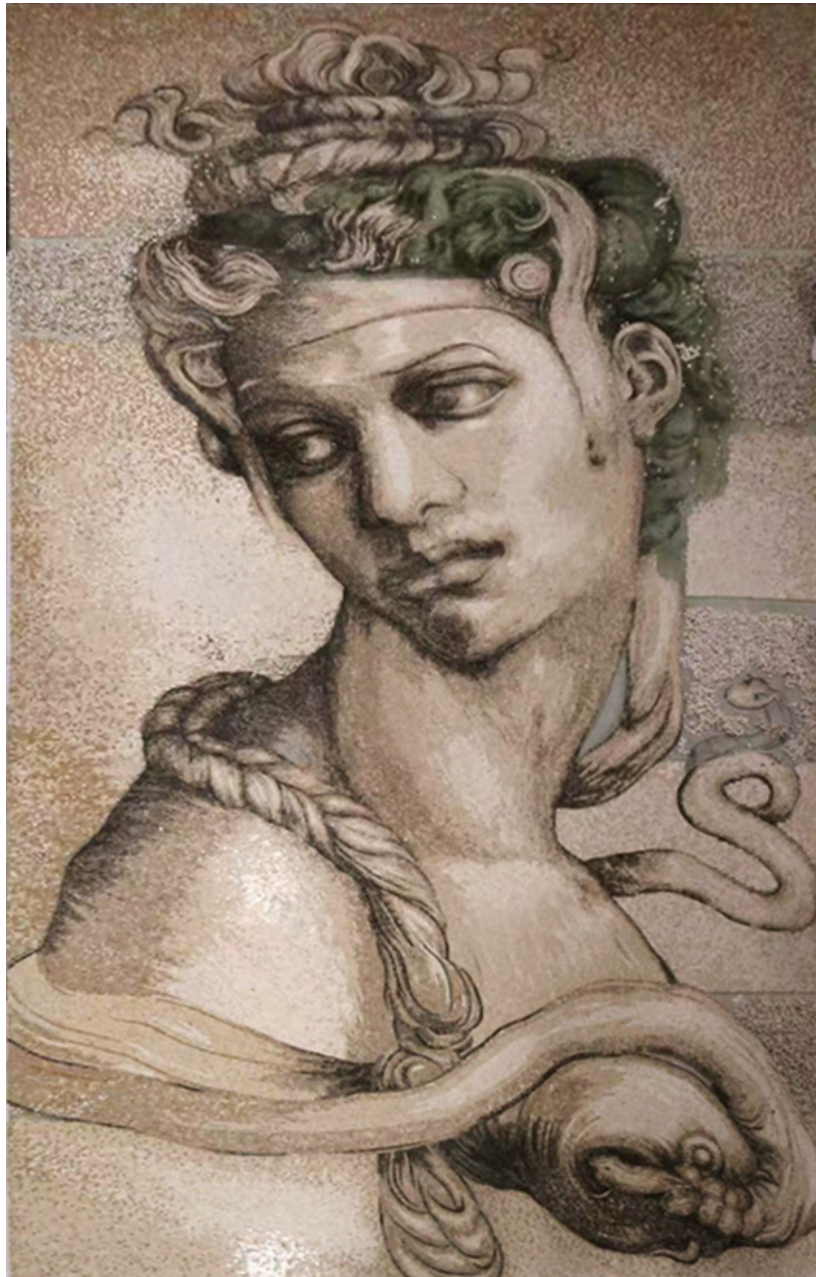

'CLEOPATRA ' is inspired to the Renaissance Old Masters 's Drawings

technique Artistic marble mosaic chip thickness 4 mm

All Colors and Size available on demand

'CLEOPATRA'

Actual Size 270 cm by 480 cm H- Thickness 4 cm

technique Artistic marble mosaic

All Colors and Size available on demand

Glass mosaic available

Image work in progress from production worksite

CLEOPATRA' technique mosaic marble
Installation work in progress Hotel in Brussels (Belgium)