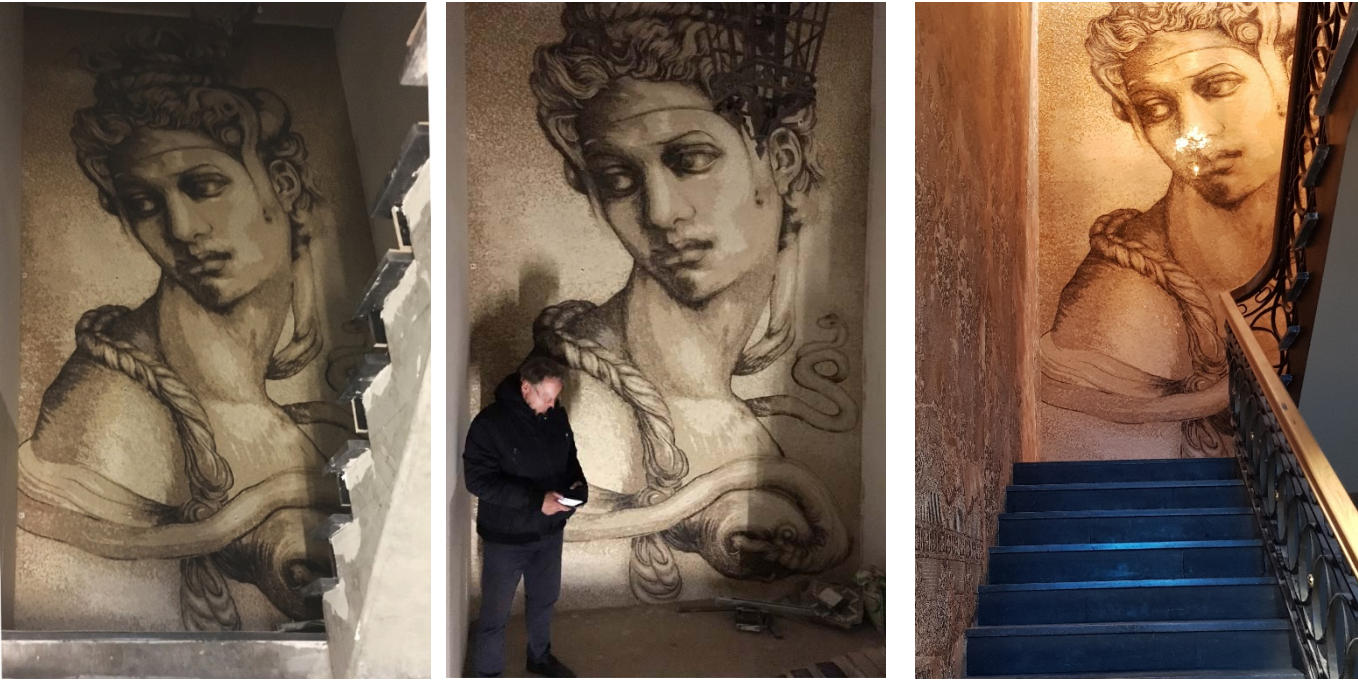

'CLEOPATRA ' is inspired to the Renaissance Old Masters 's Drawings

technique Artistic marble mosaic chip thickness 4 mm

All Colors and Size available on demand

'CLEOPATRA'

Actual Size 270 cm by 480 cm H- Thickness 4 cm

technique Artistic marble mosaic

All Colors and Size available on demand

Glass mosaic available

Image work in progress from production worksite

CLEOPATRA' technique mosaic marble
Installation work in progress Hotel in Brussels (Belgium)