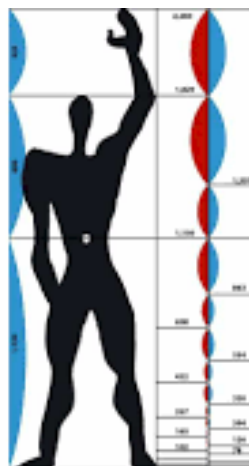

'AFFRESCO DEGLI AURELIANI ' is inspired to the Le Corbusier's Modulor
And to the Marco Aurelio's Column in Rome

'AURELIANI ' - Mod 1 technique mosaic GLASS murano chips
All Colors,Size and marble mosaic available on demand
Size 615 cm by 230 cm H- Tickness 4 cm

Drawing for Mod 1

'AURELIANI ' - Mod 9 : 230 cm by 230 cm

'AURELIANI ' - Mod 2 technique mosaic GLASS murano
All Colors,Size and marble mosaic available on demand
Size 610 cm by 240 cm H- Tickness 4 cm

Drawing for Mod 2

Mod 2 Detail : 200 cm by 240 cm

COLLECTION SMC Design

'AURELIANI' - Mod 3 technique mosaic GLASS murano
All Colors and Size available on demand
Size 370 cm by 230 cm H- Tickness 4 cm

Drawing for Mod 3

The philosophy of the SMC Gallery collection is all about a custom made concept. Adaptation of our models or creation of designs targeted to our client's projects.

'AURELIANI' - Mod 8
Size 130 cm by 230 cm

- A.01
- M.01
- M.02
- A.07
- A.09
- A.13
- A.15
- A.16
- A.17
- A.18
- A.19
- A.20
- A.21
- A.22
- A.23
- A.24
- A.25
- A.26
- A.27
- A.28
- A.29
- A.30
- A.31
- A.32
- A.33
- A.34
- A.35
- A.36
- A.37
- A.38
- A.39
- A.40
- A.41
- A.42
- A.43
- A.44
- A.45
- A.46
- A.47
- A.48
- A.49
- A.50