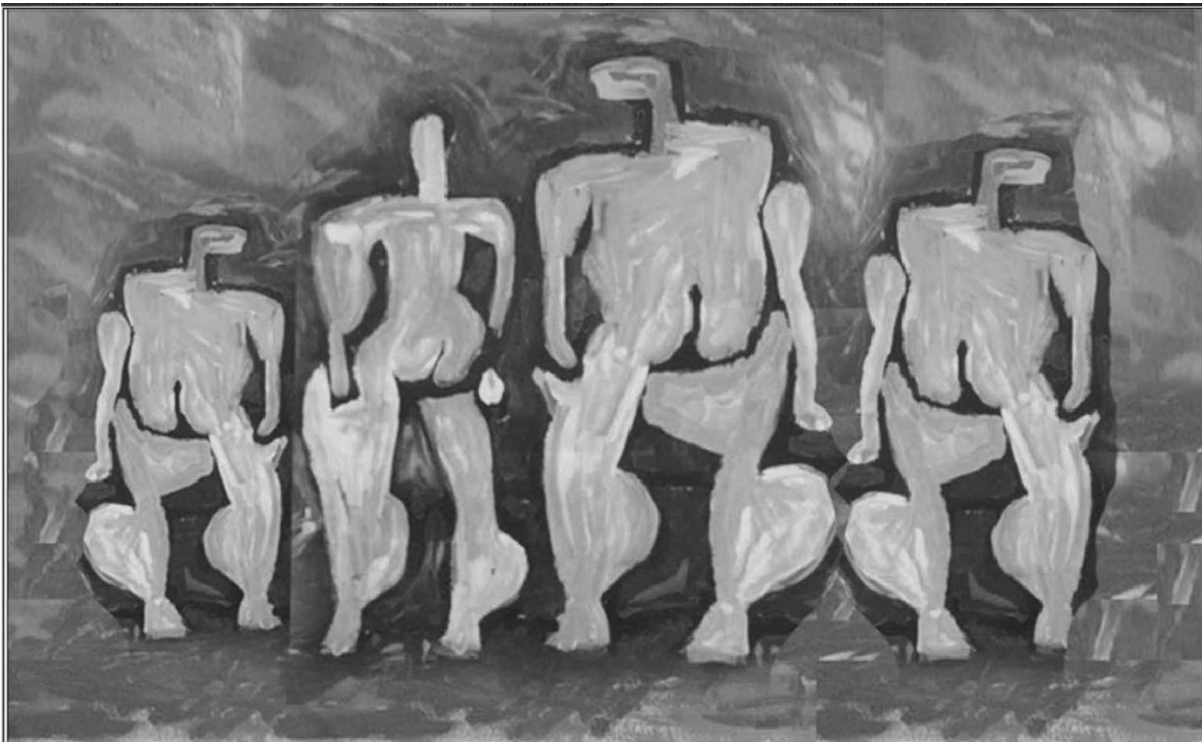

Mod 2 Detail : 200 cm by 240 cm

COLLECTION SMC Design

'AURELIANI' - Mod 3 technique mosaic GLASS murano
All Colors and Size available on demand
Size 370 cm by 230 cm H- Tickness 4 cm

Drawing for Mod 3

The philosophy of the SMC Gallery collection is all about a custom made concept. Adaptation of our models or creation of designs targeted to our client's projects.